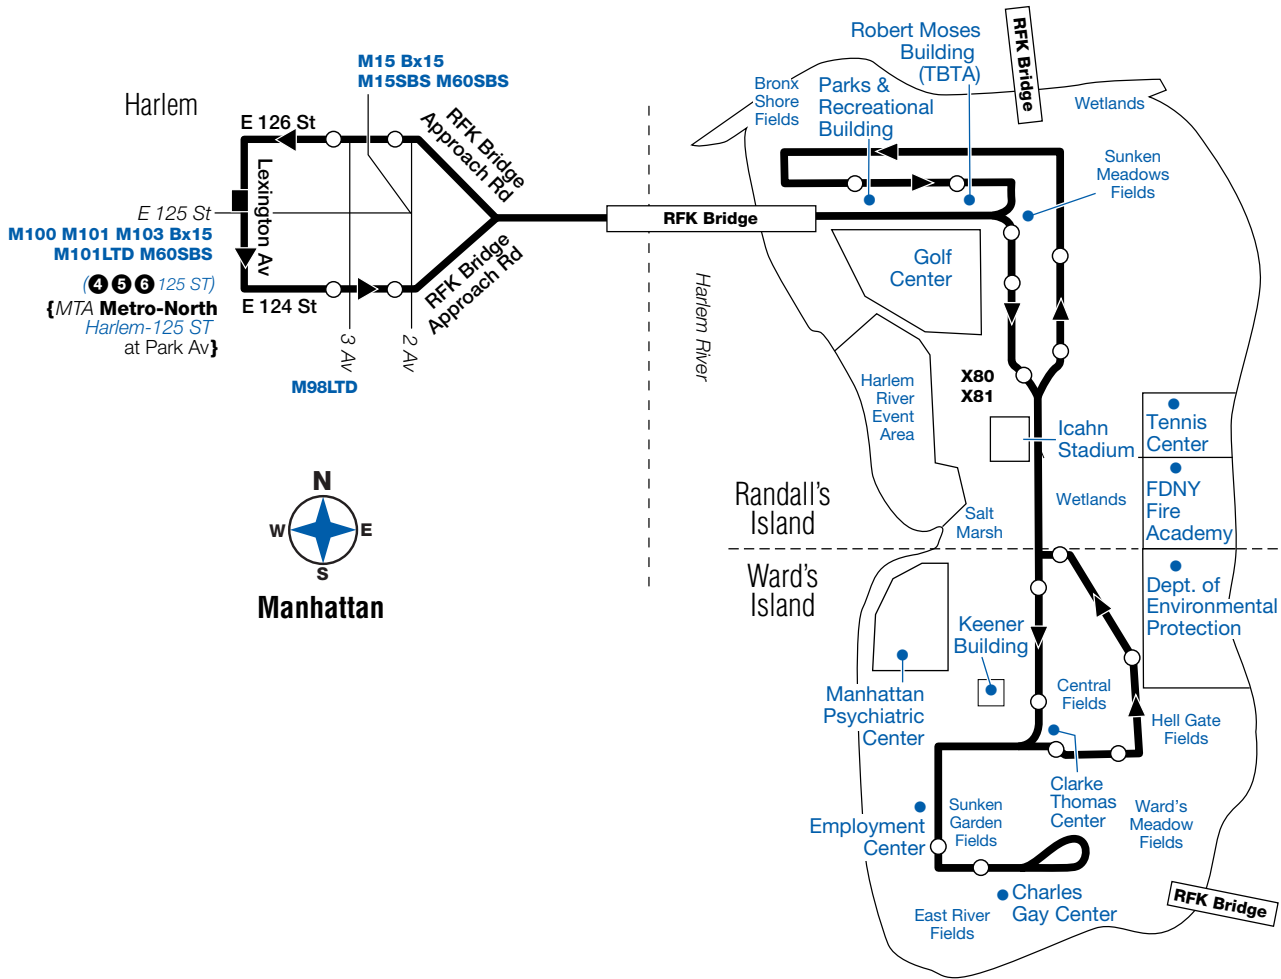

ma035a15121_cs

M35 MAP LEGEND

Local/Limited/SBS Bus Transfers: shown in bold blue type.

■ Terminal

Ⓜ (STATION NAME)

○ Subway Connection

● Point of Interest

MTA **Metro-North**

Railroad Station

○ Bus stop

For Accessible subway stations, travel directions
and other information:

Call 511 or visit www.mta.info